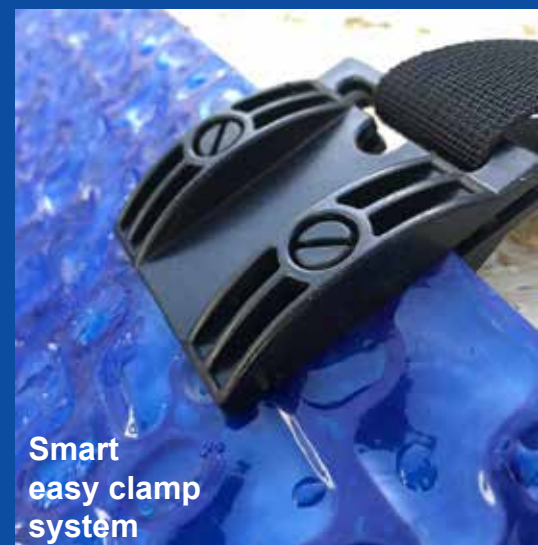

Heavy duty wheels for ease of mobility

Smart easy clamp system

Sunline
A U S T R A L I A

aquaventpoolblankets.com.au

VICTORIA

(03) 9390 0700
sales@sunlineaustralia.com.au
27 Westwood Drive DEER PARK 3023

SOUTH AUSTRALIA

0419 857 987 . info@sunlinesa.com.au
152 Frederick Street WELLAND 5007

WESTERN AUSTRALIA

(08) 9303 4347 . info@sunlinewa.com.au
Unit 2 / 10 Competition Way WANGARA 6065