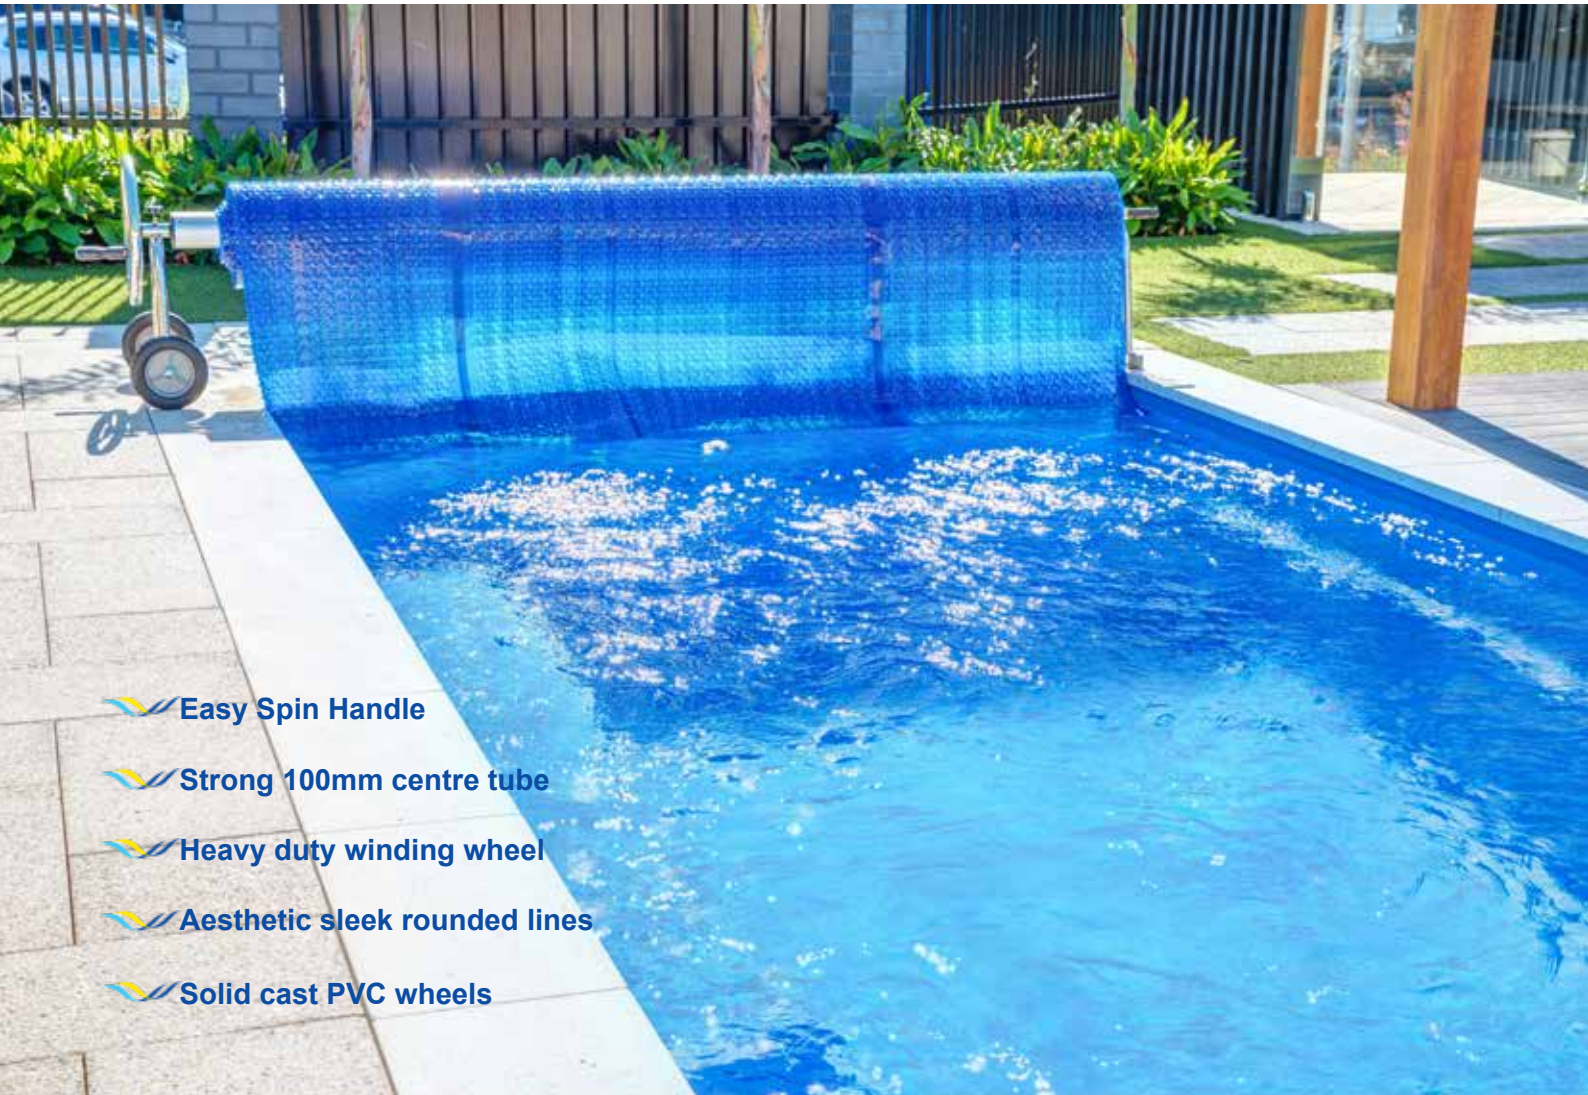

Sunline
AQUAVENT[®]
breathablesolarblanket

- ✓ Easy Spin Handle
- ✓ Strong 100mm centre tube
- ✓ Heavy duty winding wheel
- ✓ Aesthetic sleek rounded lines
- ✓ Solid cast PVC wheels

DELUXE STAINLESS STEEL POOL BLANKET ROLLER

The Sunline Above Ground Roller Deluxe model is a durable, sturdy, and modern above ground roller that reveals an appealing modular design.

It is a trouble free and lightweight system that is perfect for handling and storing your swimming pool cover. The Roller can easily be operated by anyone. It takes less than a minute or so to retract or withdraw the pool blanket from your pool.

Available in a neutral metallic colour it can be made to suit most sized pools from 1.5 metres up to 5 metres.

The Roller also features 100mm centre tube for strength. Durable design and long lasting components. An easy to use product that will offer years of trouble free service.